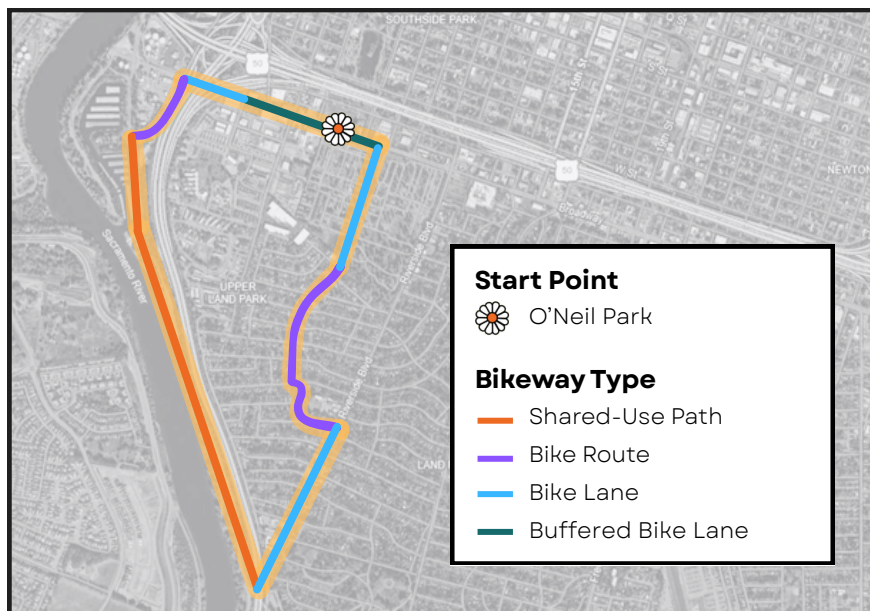

Community Bike Ride

Join us for a slow-paced, guided 4-mile loop showcasing some of Sacramento's transportation planning projects.

Saturday, May 16  10am - Noon  O'Neil Park, 715 Broadway

More about the ride

Meet at O'Neil Park

Bring your own bike (and helmet). We also suggest packing water, sunscreen, and/or sunglasses.

Scan to Sign Up

RSVP and fill out your waiver online ahead of time.